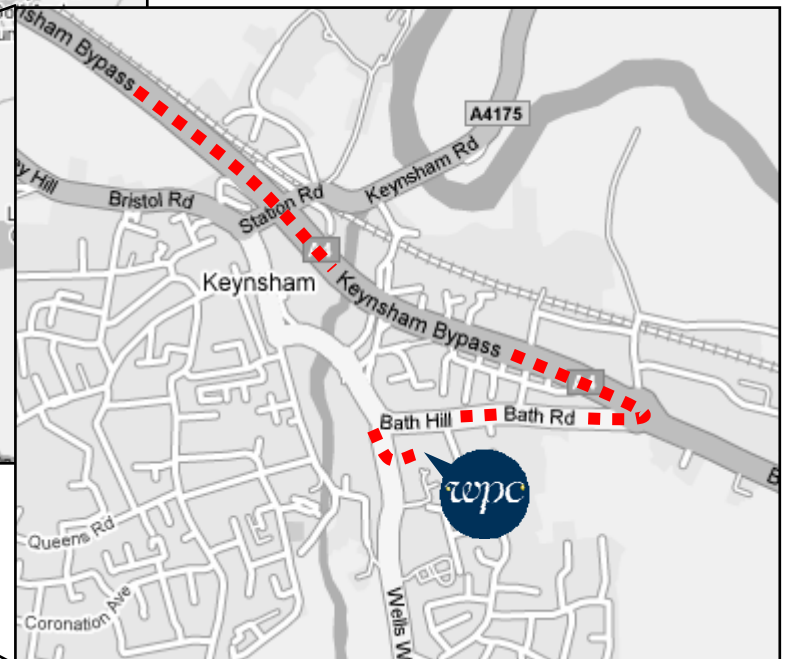

Public Transport

 **Nearest Station** Keynsham - 0.5 Miles
 Bristol Temple Meads - 6 Miles
 Bath Spa - 7.5 miles (Best if coming from London)

 **Nearest Airport** Bristol International Airport - 12 Miles.

By Road

- Take the M32 (M4 Junction 19).
- Exit at Junction 3 and follow signs for Bath (A4).
- On leaving Bristol continue straight across the first roundabout on the dual carriageway.
- At the end of the dual carriageway turn right leaving the A4 (third exit).
- At the first mini roundabout turn left. Our offices are immediately on your left.